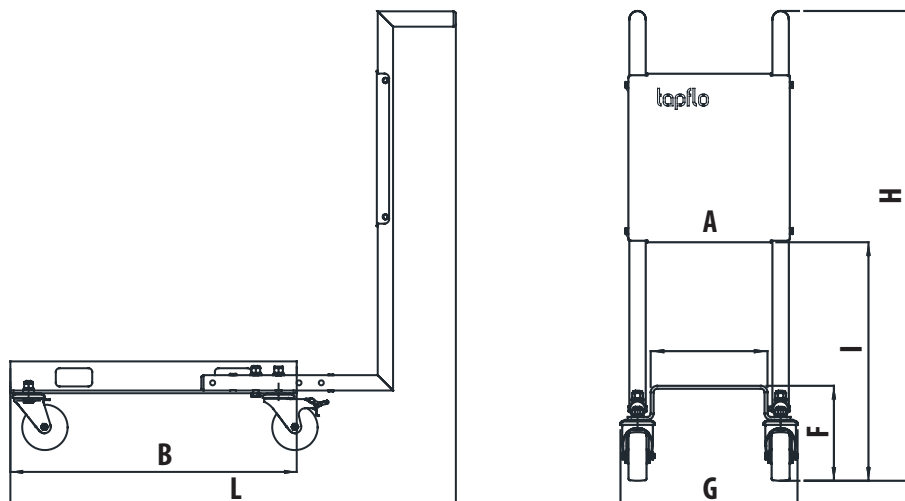

» Trolley L | 4-wheel