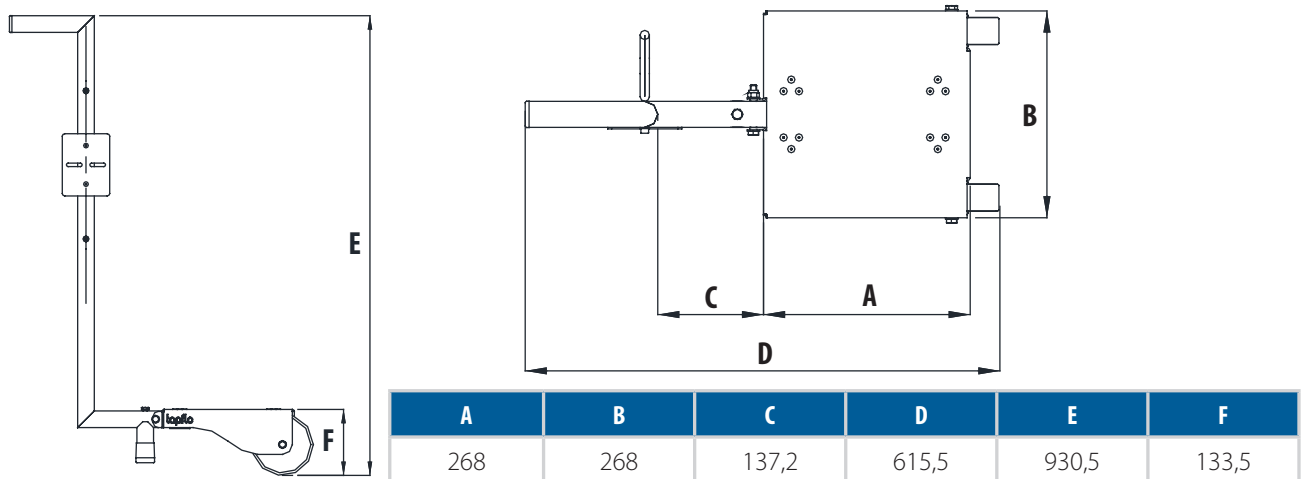

» Trolley S | 2-wheel

Application recommendations

- Tapflo standard AODD pumps with capacity up to **125 l/min**
(pump sizes: up to 100/120, except T80),

- Monoblock pumps with output power up to **4,0 kW**
(assembled with the following IEC standard motors: motor type: IMB34, IMB35; max. motor size: 112).

» Trolley M | 4-wheel

Application recommendations

- Tapflo standard AODD pumps with capacity up to **570 l/min**
(pump sizes: up to 400/420, except T425),
- Monoblock pumps with output power up to **7,5 kW**
(assembled with the following IEC standard motors: motor type: IMB34, IMB35; max. motor size: 132).

» Trolley L | 4-wheel

Trolley type	A	B	F	G	H	I	L
troll L01	196	500	195	320	965	490	870
troll L02	252	630	195	364	965	490	980
troll L03	356	710	221	486	965	490	990
troll L04	312	900	205	420	967	492	1190
troll L05	380	1120	225	510	969	494	1420
troll L06	430	1250	225	560	969	494	1535
troll L07	480	1400	225	620	969	494	1660