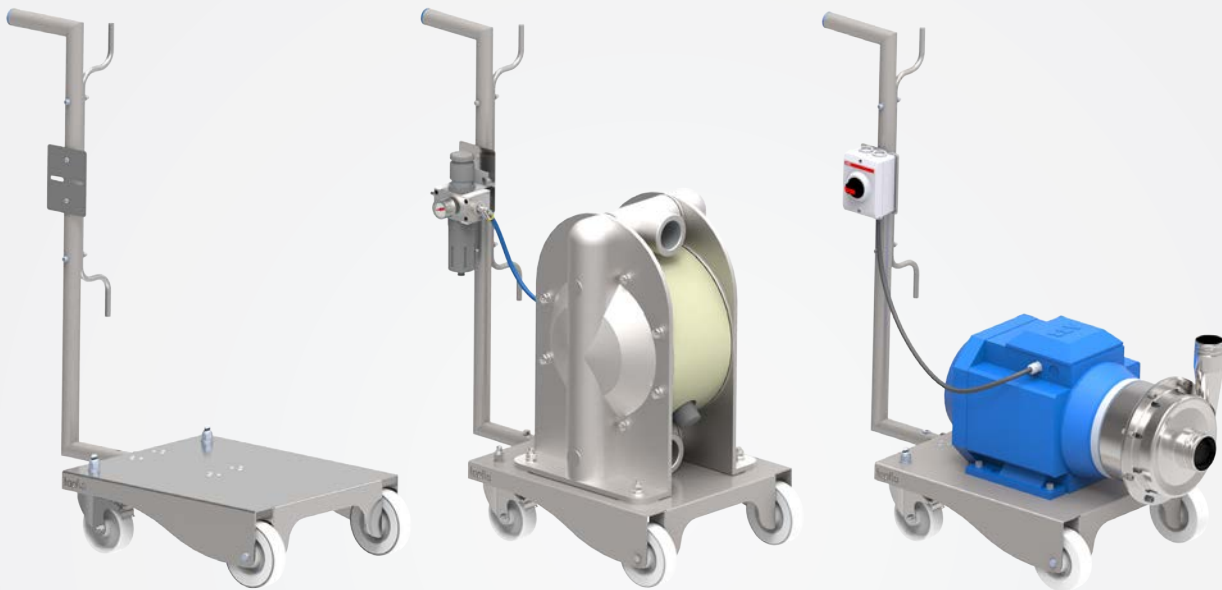

MOBILE SOLUTIONS FOR PUMP UNITS AND SYSTEMS

tapflo®

Mobile Pump Units are found as the best solution for the users of spread technological processes. The portability of the Units allows easy movement to various locations. This means almost limitless application.

» Trolley S | 2-wheel

Application recommendations

- Tapflo standard AODD pumps with capacity up to **125 l/min**
(pump sizes: up to 100/120, except T80),

- Monoblock pumps with output power up to **4,0 kW**
(assembled with the following IEC standard motors: motor type: IMB34, IMB35; max. motor size: 112).

» Trolley M | 4-wheel

Application recommendations

- Tapflo standard AODD pumps with capacity up to **570 l/min**
(pump sizes: up to 400/420, except T425),
- Monoblock pumps with output power up to **7,5 kW**
(assembled with the following IEC standard motors: motor type: IMB34, IMB35; max. motor size: 132).

Application recommendations

- Compatible with the whole range of Tapflo pumps. Size of a trolley should be matched to pump's dimensions.

Special executions

Tapflo offers the following special executions of the Mobile Pump Units: