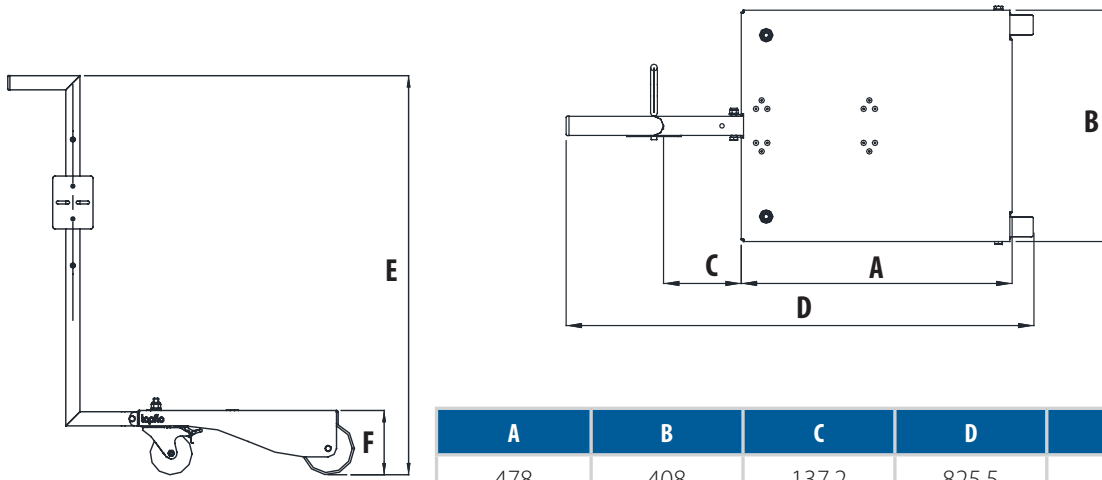

» Trolley S | 2-wheel

Application recommendations

- Tapflo standard AODD pumps with capacity up to **125 l/min**
(pump sizes: up to 100/120, except T80),

- Monoblock pumps with output power up to **4,0 kW**
(assembled with the following IEC standard motors: motor type: IMB34, IMB35; max. motor size: 112).

» Trolley M | 4-wheel

Application recommendations

- Tapflo standard AODD pumps with capacity up to **570 l/min**
(pump sizes: up to 400/420, except T425),
- Monoblock pumps with output power up to **7,5 kW**
(assembled with the following IEC standard motors: motor type: IMB34, IMB35; max. motor size: 132).

» Trolley L | 4-wheel

Trolley type	A	B	F	G	H	I	L
troll L01	196	500	195	320	965	490	870
troll L02	252	630	195	364	965	490	980
troll L03	356	710	221	486	965	490	990
troll L04	312	900	205	420	967	492	1190
troll L05	380	1120	225	510	969	494	1420
troll L06	430	1250	225	560	969	494	1535
troll L07	480	1400	225	620	969	494	1660