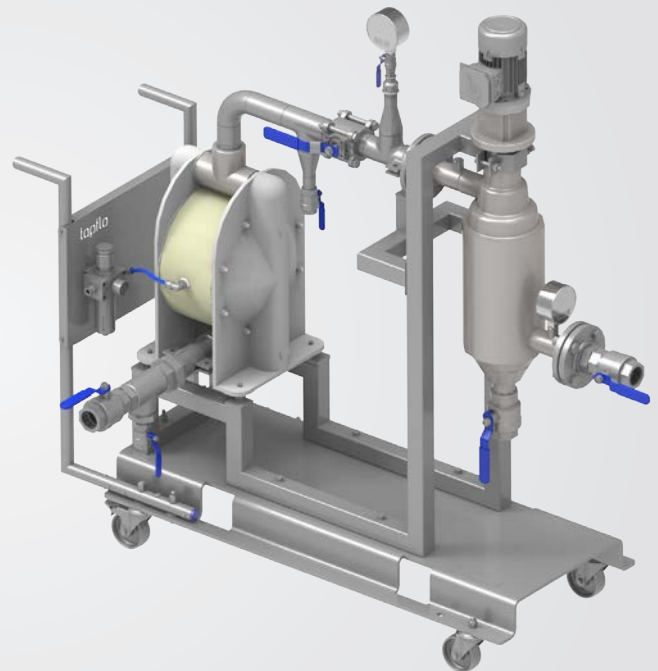

» Trolley S | 2-wheel

Application recommendations

- Tapflo standard AODD pumps with capacity up to **125 l/min**
(pump sizes: up to 100/120, except T80),

- Monoblock pumps with output power up to **4,0 kW**
(assembled with the following IEC standard motors: motor type: IMB34, IMB35; max. motor size: 112).

» Trolley M | 4-wheel

Application recommendations

- Tapflo standard AODD pumps with capacity up to **570 l/min**
(pump sizes: up to 400/420, except T425),
- Monoblock pumps with output power up to **7,5 kW**
(assembled with the following IEC standard motors: motor type: IMB34, IMB35; max. motor size: 132).

Application recommendations

- Compatible with the whole range of Tapflo pumps. Size of a trolley should be matched to pump's dimensions.

Special executions

Tapflo offers the following special executions of the Mobile Pump Units:

Engineering to Order now includes also Custom Designed Mobile Systems.

Based on our experience with pumping SKID units, we deliver complete “made to measure” mobile units, ready to execute user’s technological process.